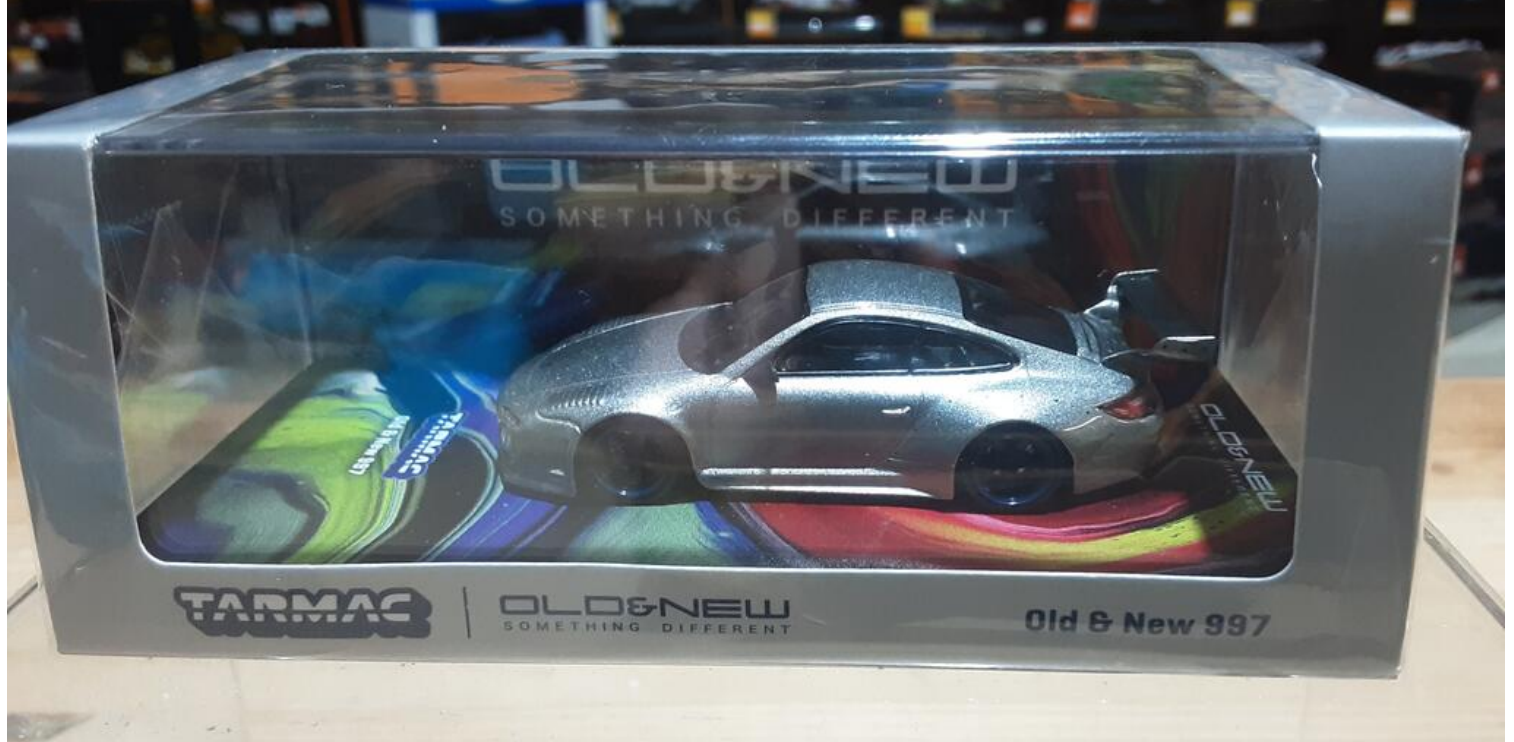

QUICK PICK

Press Center

TARMAC 1/64 - RWB PORSCHE 997 - OLD NEW - GREY METALLIC

Ref: 9581015725993

TARMAC 1/64
T64R-TL053-GRY
RWB PORSCHE 997
OLD & NEW
GREY METALLIC

Preço:

€ 24.95

DIECAST, TARMAC WORKS, TARMAC - 1/64