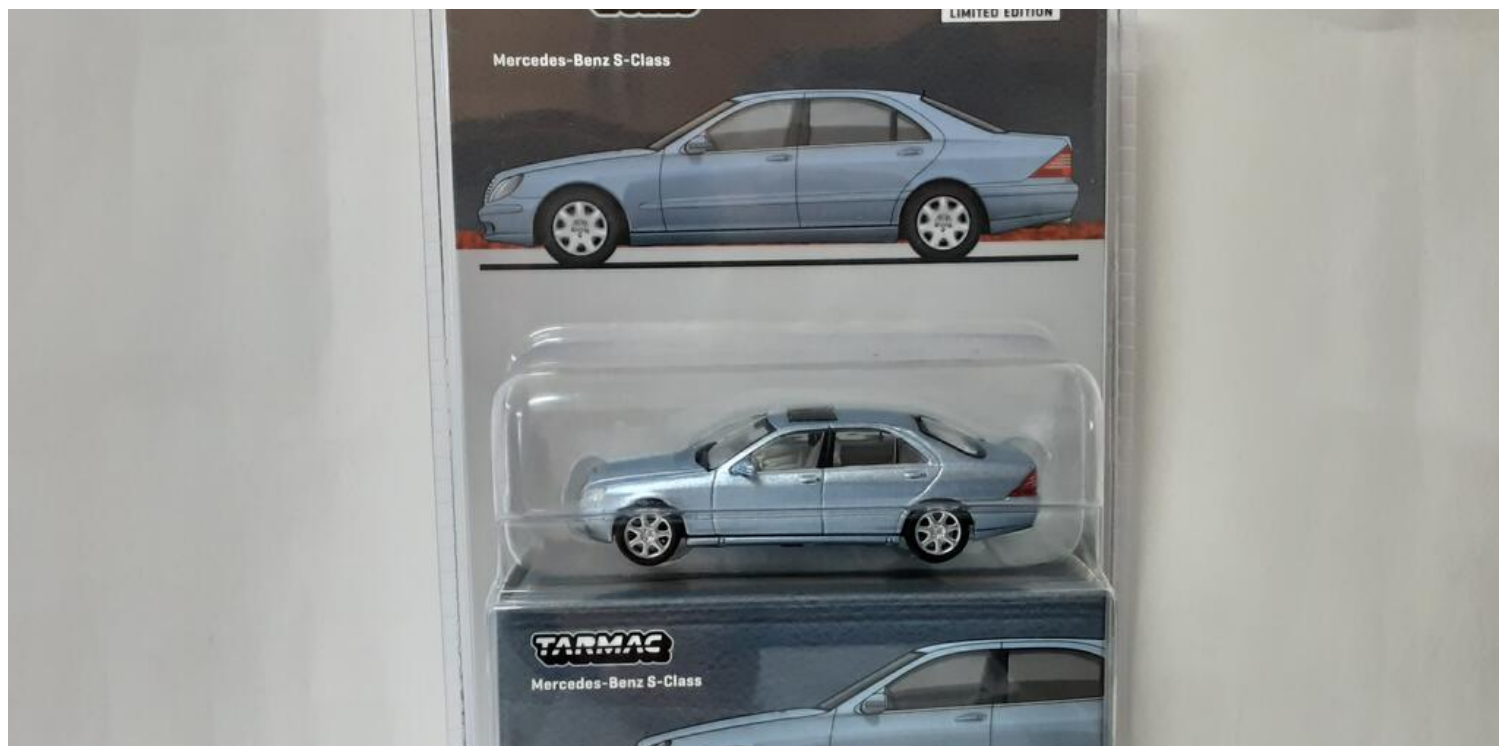

QUICK PICK

Press Center

TARMAC 1/64 - MERCEDES BENZ S CLASS - HORIZON BLUE METALLIC

Ref: 9581015726464

TARMAC 1/64
T64G-072-BL-MJ
MERCEDES BENZ S CLASS
HORIZON BLUE METALLIC

Preço:

€ 19.95

DIECAST, TARMAC WORKS, TARMAC - 1/64