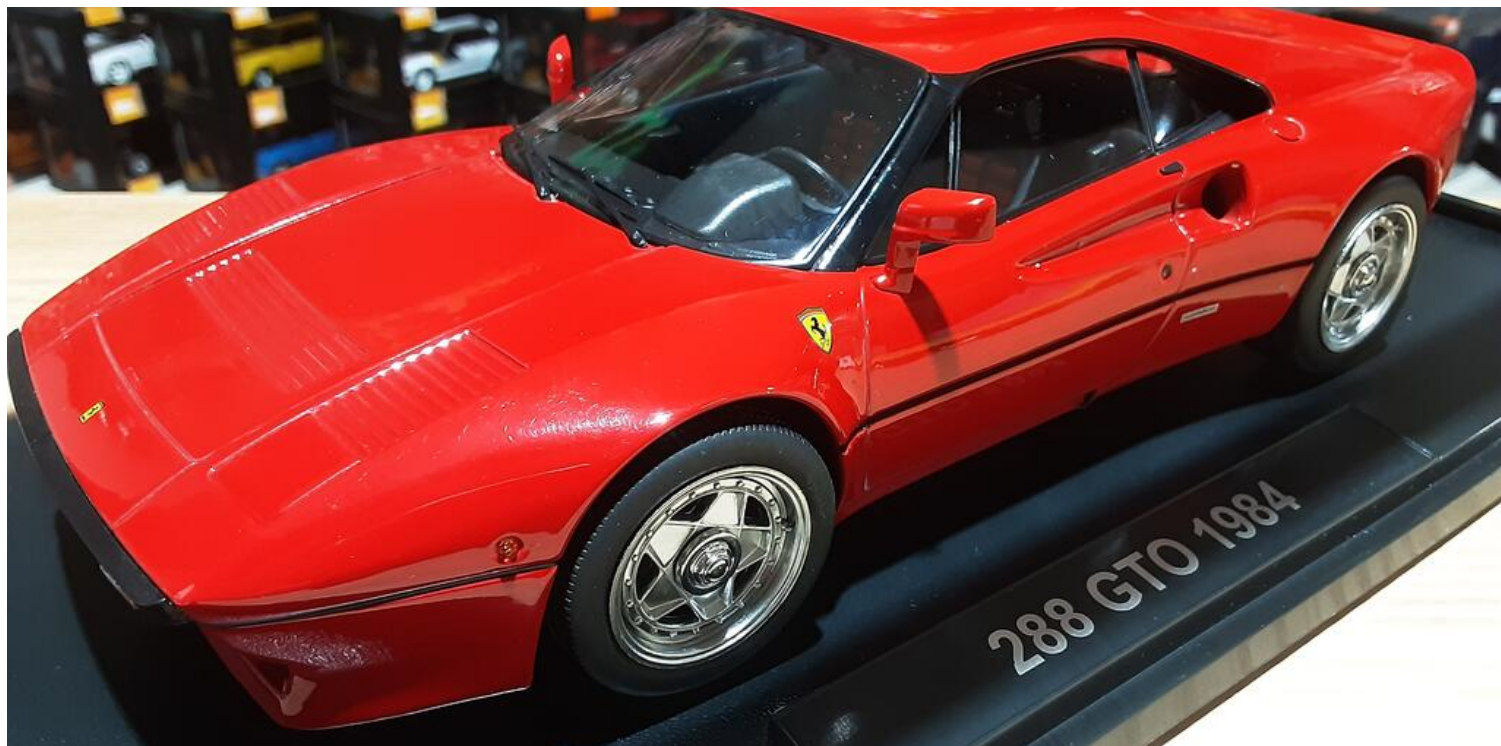

# QUICK PICK

Press Center

**KK SCALE MODELS 1/18 - FERRARI 288 GTO UPGRADE - 1984 - RED**

Ref: 4260699762238

KK SCALE MODELS 1/8  
KKDC 180414  
FERRARI 288 GTO UPGRADE  
1984  
RED

Preço:

**€ 84.95**

Quick Pick unipessoal Lda  
RUA REITOR TEIXEIRA GUEDES Nº43, 8000-422, FARO, Portugal  
(Continente)