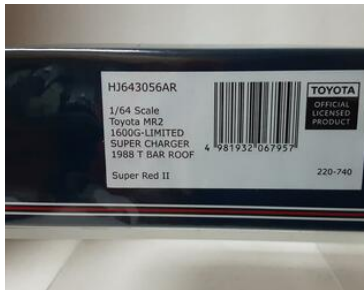

# QUICK PICK

Press Center

**HJ64 - TOYOTA MR2 1600G LIMITED SUPER CHARGER T BAR ROOF -**

Ref: 4981932067957

HOBBY JAPAN 1/64

HJ64 3056AR

TOYOTA MR2 1600G LIMITED SUPER CHARGER

T BAR ROOF