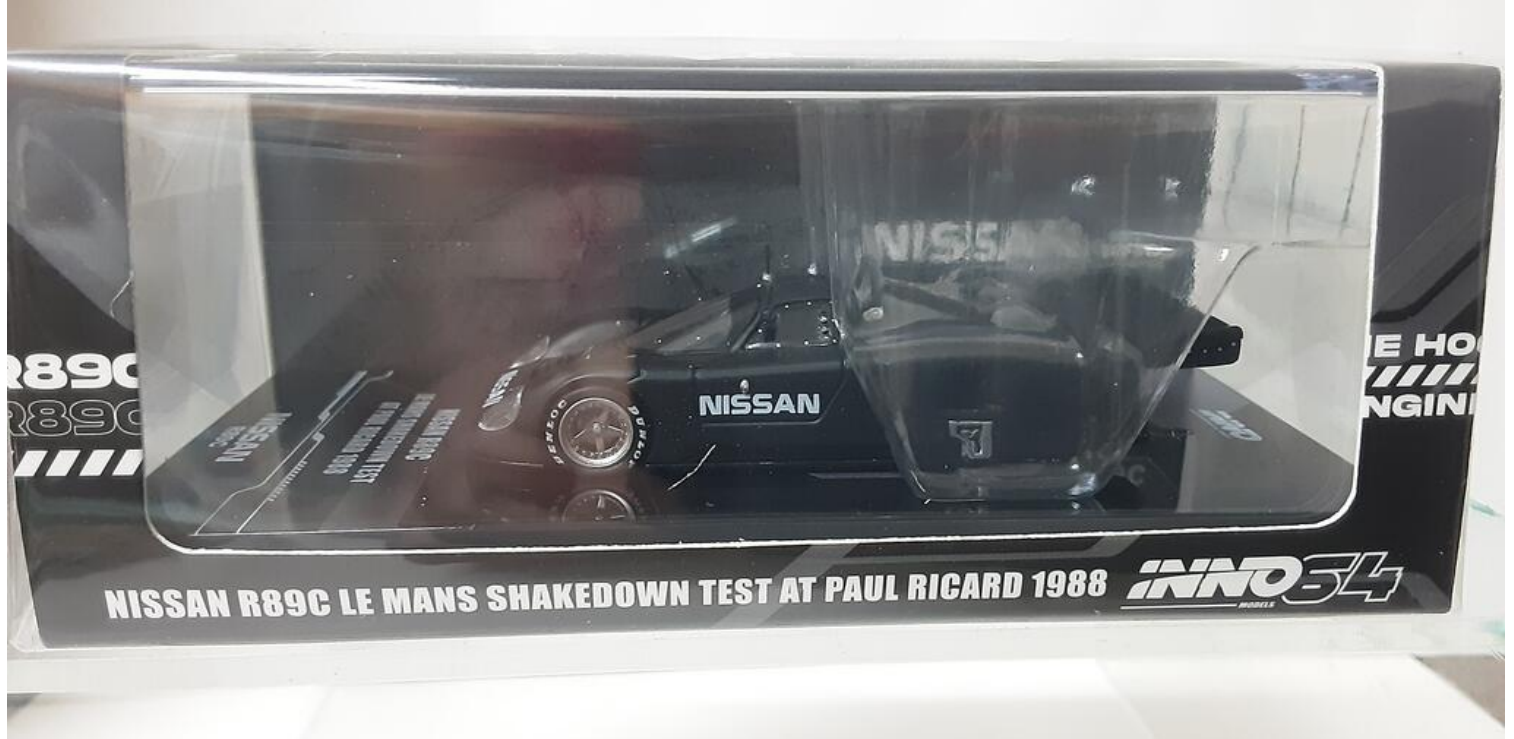

QUICK PICK

Press Center

INNO 1/64 - NISSAN R89C N 00 - 24h LE MANS SHAKEDOWN TEST P

Ref: 9588826266837

INNO 1/64
IN64-R89C-LMT1988
NISSAN R89C N 00
24h LE MANS SHAKEDOWN TEST PAUL RICARD
1988

Preço:

€ 31.95