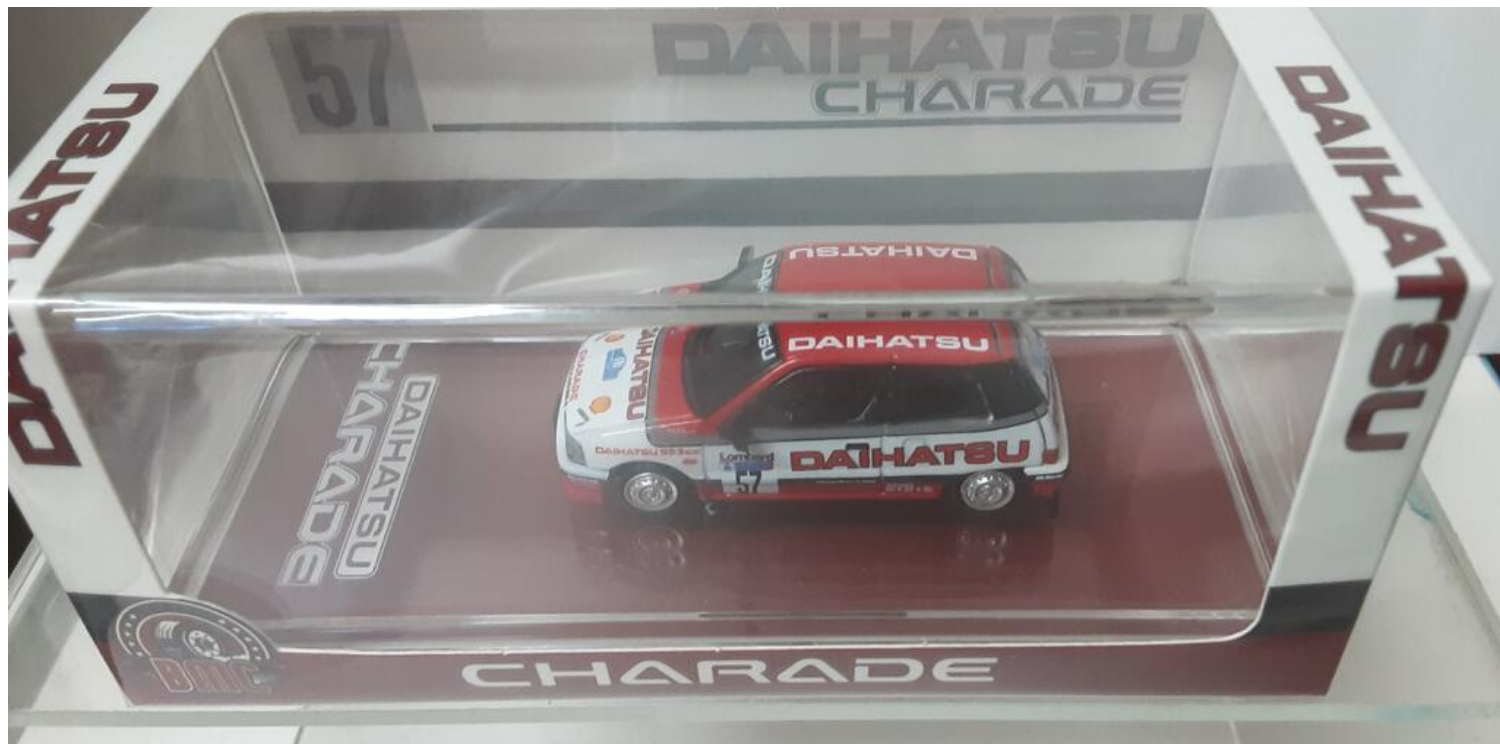

QUICK PICK

Press Center

BMC 1/64 - DAIHATSU CHARADE - Nº 57 RALLY RAC 1989

Ref: 633690421598

BMC 1/64
BM64B0448
DAIHATSU CHARADE
Nº 57
RALLY RAC 1989
MALAYSIA EXCLUSIVE TMCS 2025

Preço:

€ 24.95

DIECAST, BMC, BMC 1/64