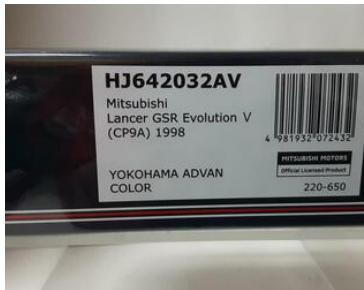

QUICK PICK

Press Center

HJ64 - MITSUBISHI LANCER GSR EVO V (CP9A) - YOKOHAMA ADVAN C

Ref: 4981932072432

HOBBY JAPAN 1/64

HJ642032AV

MITSUBISHI LANCER GSR EVO V (CP9A)

YOKOHAMA ADVAN COLOR