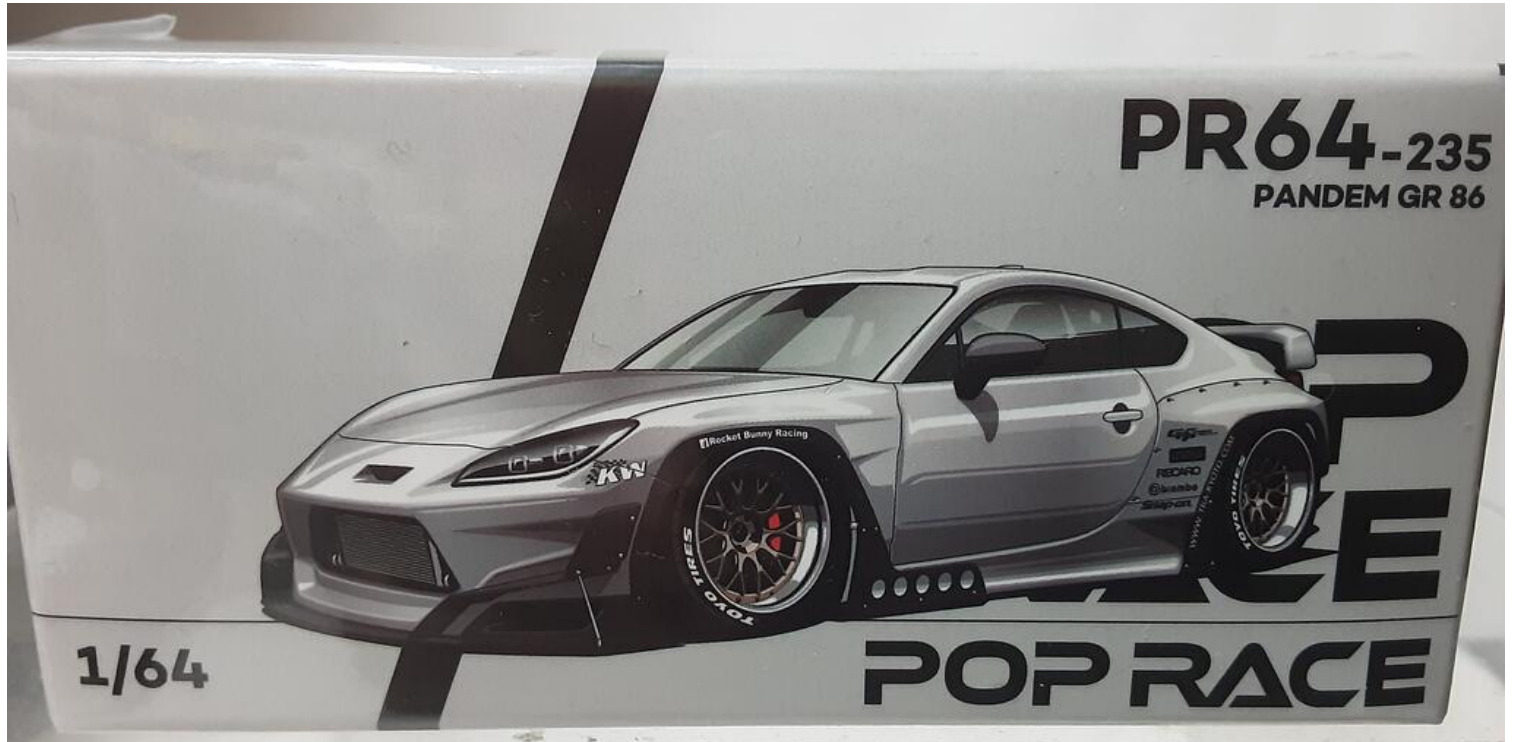

QUICK PICK

Press Center

POP RACE 1/64 - TOYOTA - GR86 PANDEM COUPE - 2022 - SILVER

Ref: PR640235

POP RACE 1/64
PR640235
TOYOTA GR86 PANDEM COUPE
2022
SILVER

Preço:

€ 19.95

DIECAST, POP RACE, POP RACE - 1/64