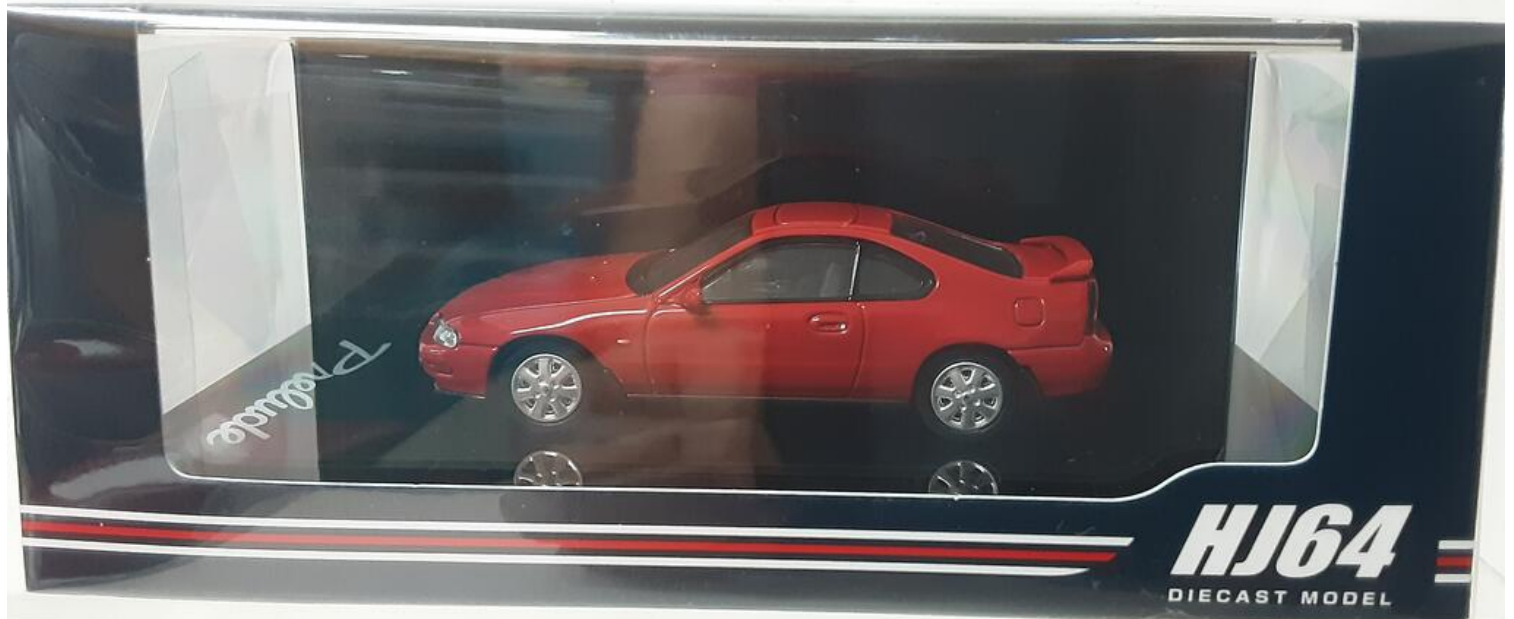

QUICK PICK

Press Center

HJ64 - HONDA PRELUDE 2.2 SI-VTEC (BB4) - EARLY VERSION - MIL

Ref: 4981932068084

HOBBY JAPAN 1/64
HJ641066R
HONDA PRELUDE 2.2 SI-VTEC (BB4)
EARLY VERSION
MILANO RED

Preço:

€ 34.95

Quick Pick unipessoal Lda
RUA REITOR TEIXEIRA GUEDES Nº43, 8000-422, FARO, Portugal
(Continente)