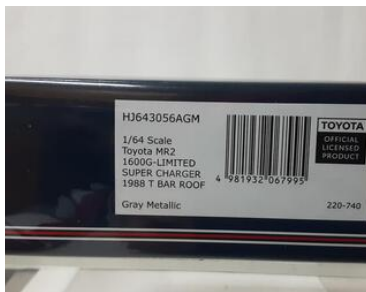

# QUICK PICK

Press Center

**HJ64 - TOYOTA MR2 1600G LIMITED SUPER CHARGER T BAR ROOF -**

Ref: 4981932067995

HOBBY JAPAN 1/64  
HJ64 3056AW  
TOYOTA MR2 1600G LIMITED SUPER CHARGER  
T BAR ROOF  
1988  
GRAY METALLIC