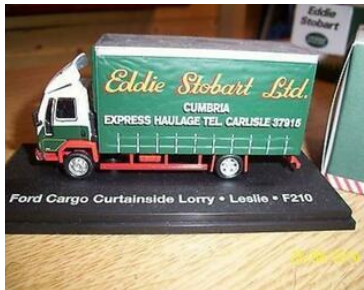

## ATLAS 1/76 - FORD CARGO CURTAINSIDE LORRY STOBART

Ref: 4649116

ATLAS 1/76

REF<sup>o</sup> 4649116

FORD CARGO CURTAINSIDE LORRY STOBART

Preço:

**€ 15.00**

Quick Pick unipessoal Lda  
RUA REITOR TEIXEIRA GUEDES Nº43, 8000-422, FARO, Portugal  
(Continente)