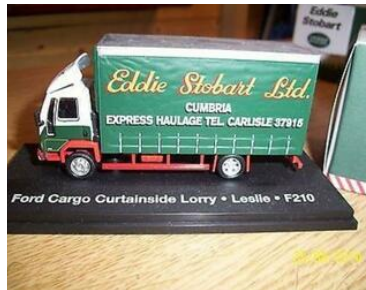

QUICK PICK

Press Center

ATLAS 1/76 - FORD CARGO CURTAINSIDE LORRY STOBART

Ref: 4649116

ATLAS 1/76

REF^o 4649116

FORD CARGO CURTAINSIDE LORRY STOBART

Preço: